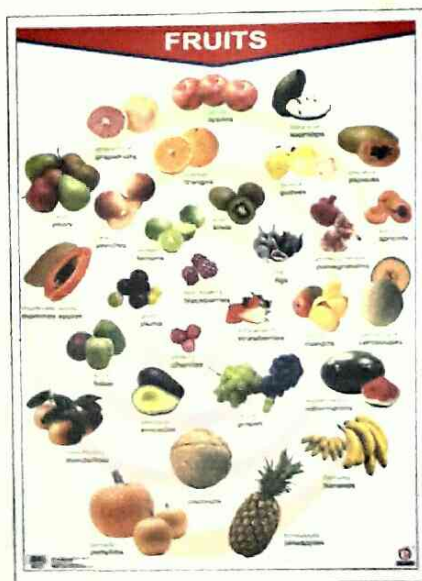

DIDACTIC POSTERS
68X93 cm
Plastelized paper

POSTER MY BODY
B-0057

POSTER PREPOSITIONS
B-0933

POSTER HAPPY BIRTHDAY
B-1942

POSTER FRUITS / VEGETABLES
B-0800

POSTER JOBS AND OCCUPATIONS 1/2
B-0806

POSTER MOODS
B-0187

POSTER NUMBERS FROM 1 TO 12
B-0404

POSTER OPPOSITES 1 /
OPPOSITES 2
B-0805

POSTER CLOTHES / FAMILY TREE
B-0804

POSTER VERBS 1 /
VERBS 2
B-0801

POSTER POLITICAL WORLD MAP / PLANISFERIO POLÍTICO
B-0271

POSTER VERBS GUIDE (REGULAR / IRREGULAR)
B-0802