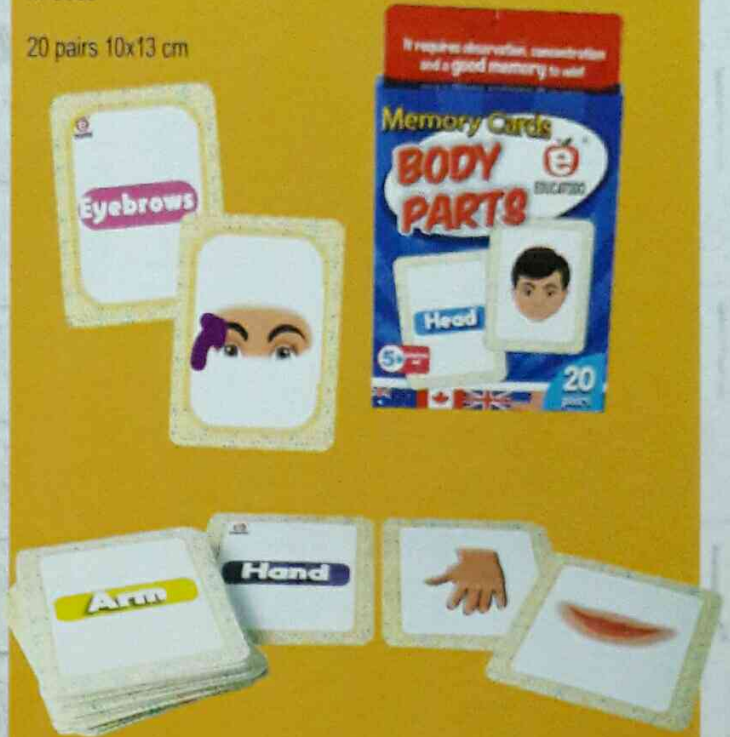

ALPHABET CENTIPEDE
 H-0243

14 x 92 cm armed puzzle with 26 pieces.

ADJECTIVES BINGO
M-0141

6 boards 19x18.9 cm
54 cards 6.3x6.3 cm
54 chips

big
full

MEMORY CARDS BODY
PARTS
M-0099

20 pairs 10x13 cm

VERBS, NOUNS & ADJECTIVES BINGO
M-0143